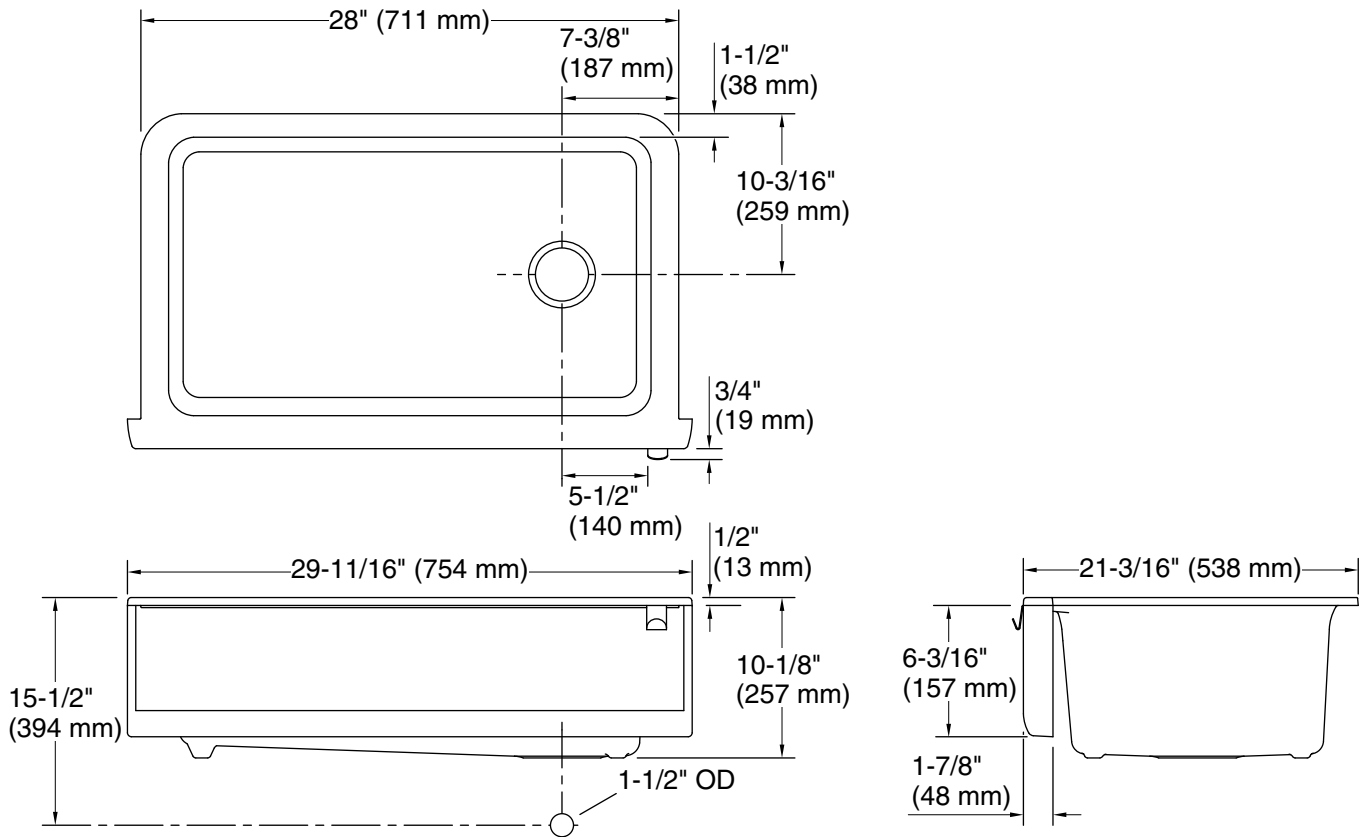

Cairn™
29-3/4" undermount single-bowl farmhouse kitchen
sink with short apron
K-25785

Features

- 30" (762 mm) minimum base cabinet width
- Single bowl
- 9-1/2" (241 mm) depth provides generous workspace
- Offset drain increases workspace in the sink and storage space underneath
- Shortened apron allows sink to be used in most standard cabinetry or retrofitted to existing standard cabinetry
- Self-Trimming™ apron overlaps cabinet face for easy installation and beautiful results
- Matte finish offers rich, dimensional color

Included Components

Additional Components:

26026
30181

Codes/Standards

CSA B45.5/IAPMO Z124

KOHLER® Neoroc™ Sinks Lifetime Limited Warranty

See website for detailed warranty information.

Technical Information

All product dimensions are nominal.

Installation:	Undermount
Min. base cabinet width:	30" (762 mm)
Bowl area (Only):	Length: 24-1/2" (622 mm) Width: 17-5/8" (447 mm) Bowl depth: 9-1/2" (241 mm) Water depth: 9-1/2" (241 mm)
Template:	Undermount, 1477787-7, required, included